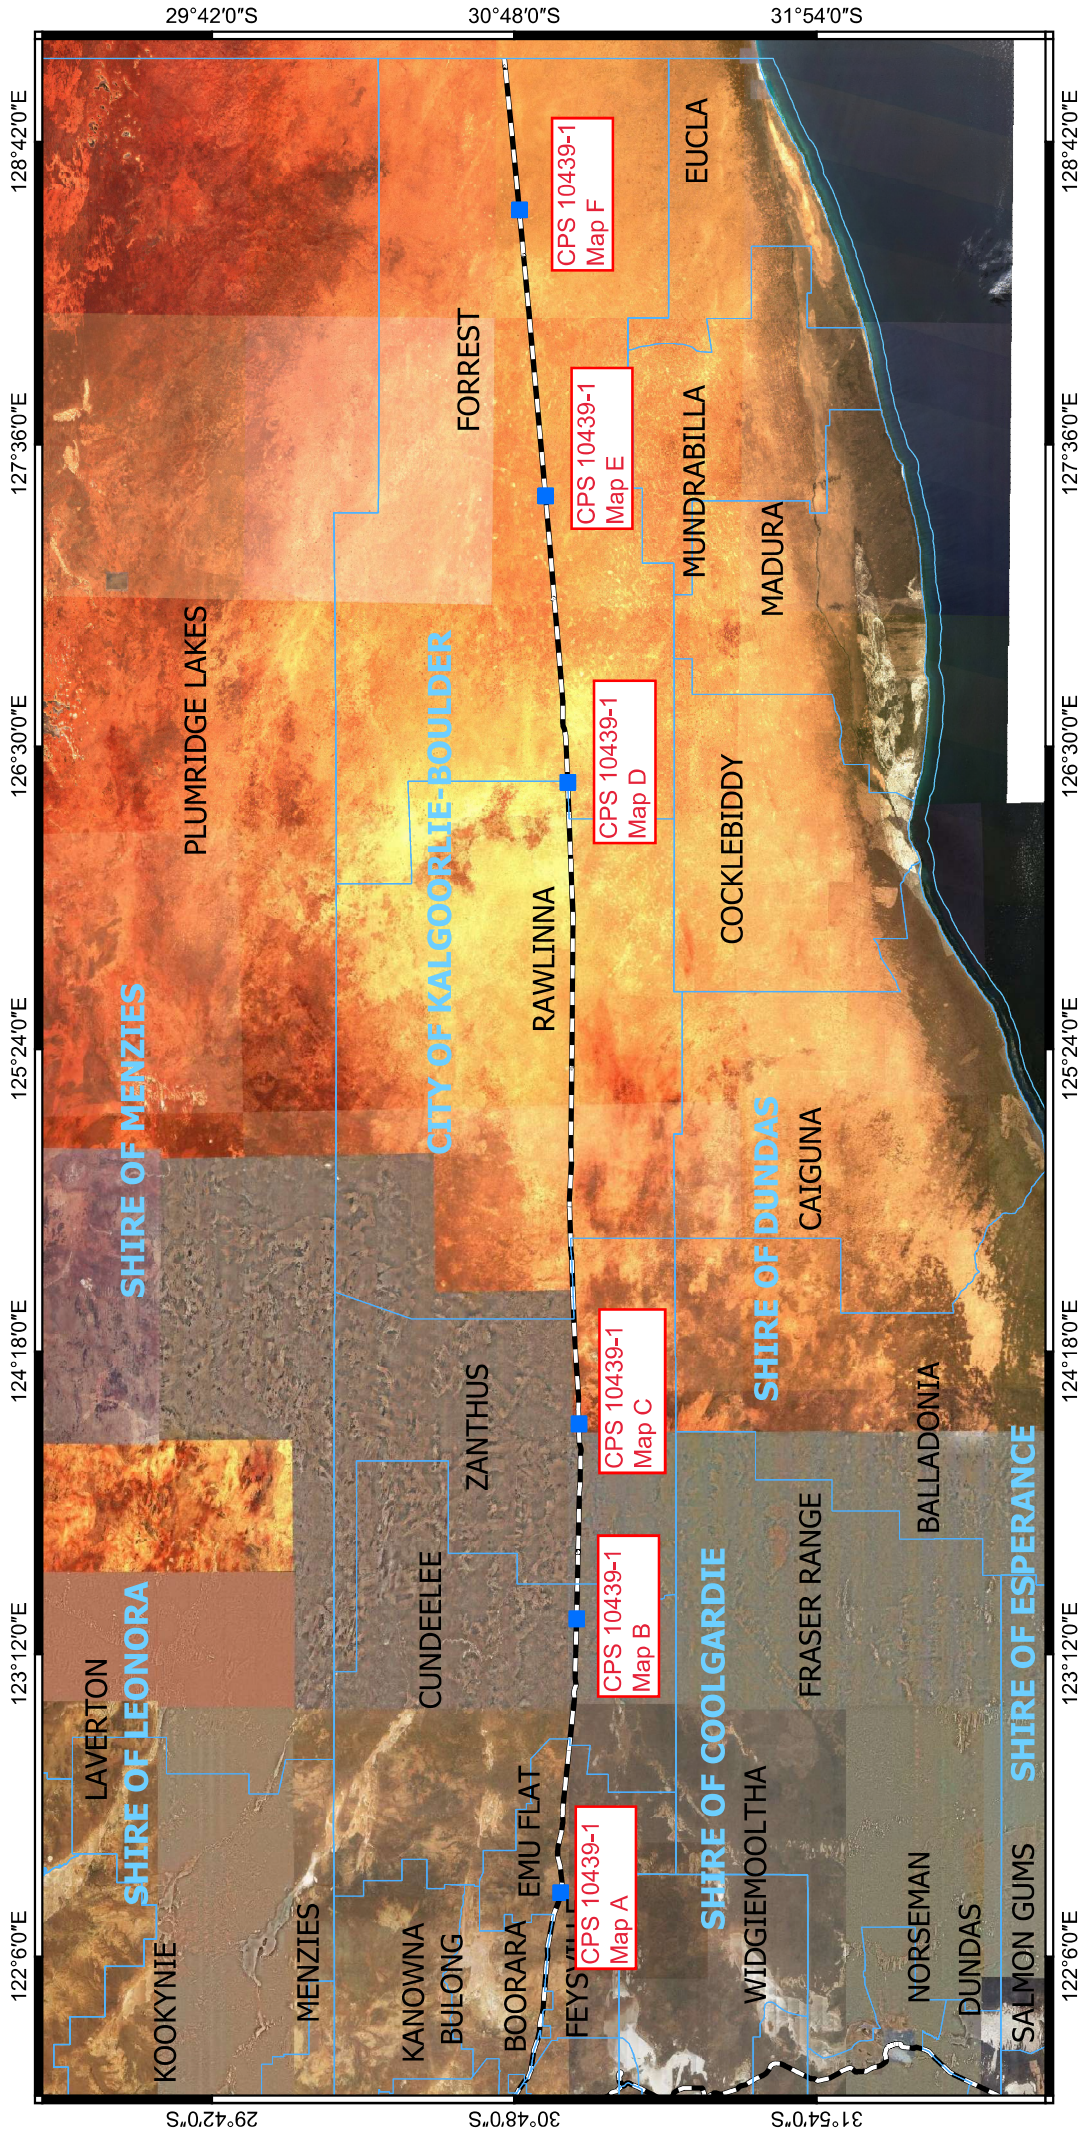

CPS 10439/1 - Context Map

Legend

- CPS areas applied to clear
 - Localities
 - Local Government Authorities
- Railways**
- Operational

1:2,000,647
Projection: GDA 2020